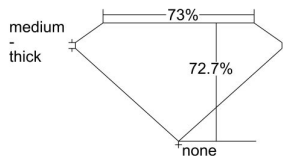

GIA®

FACSIMILE

GIA REPORT 2221272979

Verify this report at GIA.edu

GIA NATURAL DIAMOND DOSSIER®

February 04, 2022
GIA Report Number 2221272979
Shape and Cutting Style ..... Square Modified Brilliant
Measurements ..... 4.42 x 4.36 x 3.17 mm

GRADING RESULTS

Carat Weight ..... 0.50 carat
Color Grade ..... E
Clarity Grade VS1

ADDITIONAL GRADING INFORMATION

Polish ..... Excellent
Symmetry ..... Very Good
Fluorescence ..... None
Clarity Characteristics..... Feather, Cloud, Pinpoint, Indented
Natural

Inscription(s): GIA 2221272979

PROPORTIONS

Profile not to actual proportions

GRADING SCALES

GIA COLOR SCALE		GIA CLARITY SCALE			
COLORLESS	D	VERY VERY SLIGHTLY INCLUDED	FLAWLESS		
	E		INTERNALLY FLAWLESS		
	F	VERY SLIGHTLY INCLUDED	VVS₁		
	G		VVS₂		
	H		VS₁		
	NEAR COLORLESS	I	SLIGHTLY INCLUDED	VS₂	
		J		SI₁	
		FAINT	K	INCLUDED	SI₂
			L		I₁
			M		I₂
VERT LIGHT	N	INCLUDED	I₃		
	O				
	P				
	Q				
	R				
LIGHT	S				
	T				
	U				
	V				
	W				
X					
Y					
Z