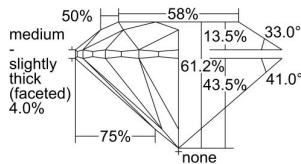

GIA®

FACSIMILE

GIA REPORT 2221279548

Verify this report at GIA.edu

GIA NATURAL DIAMOND DOSSIER®

February 09, 2022
GIA Report Number 2221279548
Shape and Cutting Style ..... Round Brilliant
Measurements ..... 5.81 - 5.82 x 3.56 mm

GRADING RESULTS

Carat Weight ..... 0.74 carat
Color Grade ..... E
Clarity Grade SI2
Cut Grade ..... Excellent

ADDITIONAL GRADING INFORMATION

Polish ..... Excellent
Symmetry ..... Excellent
Fluorescence ..... None
Clarity Characteristics ..... Crystal, Cloud
Inscription(s): GIA 2221279548

PROPORTIONS

Profile to actual proportions

GRADING SCALES

GIA COLOR SCALE	GIA CLARITY SCALE	GIA CUT SCALE	
D	FLAWLESS	EXCELLENT	
E	INTERNALLY FLAWLESS		
F		VVS₁	VERY GOOD
G	VVS₂		
H	VS₁	GOOD	
I	VS₂		
J	SI₁	FAIR	
K	SI₂		
L	I₁	POOR	
M	I₂		
N	I₃		
O			
P			
Q			
R			
S			
T			
U			
V			
W			
X			
Y			
Z