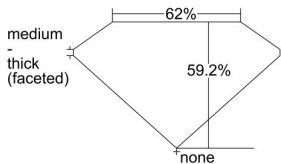

GIA®

FACSIMILE

GIA REPORT 2221292937

Verify this report at GIA.edu

GIA NATURAL DIAMOND DOSSIER®

March 17, 2022
GIA Report Number 2221292937
Shape and Cutting Style ..... Heart Brilliant
Measurements ..... 5.23 x 6.22 x 3.69 mm

GRADING RESULTS

Carat Weight ..... 0.70 carat
Color Grade ..... F
Clarity Grade VS2

ADDITIONAL GRADING INFORMATION

Polish ..... Excellent
Symmetry ..... Very Good
Fluorescence ..... None
Clarity Characteristics..... Cloud, Feather, Crystal
Inscription(s): GIA 2221292937

PROPORTIONS

Profile not to actual proportions

GRADING SCALES

GIA COLOR SCALE		GIA CLARITY SCALE			
COLORLESS	D	VERY VERY SLIGHTLY INCLUDED	FLAWLESS		
	E		INTERNALLY FLAWLESS		
	F		VVS₁		
	G		VVS₂		
	NEAR COLORLESS	H	VERY SLIGHTLY INCLUDED	VS₁	
		I		VS₂	
		FAINT	J	SLIGHTLY INCLUDED	S₁
			K		S₂
	L		I₁		
	VERT LIGHT		M	INCLUDED	I₂
N			I₃		
O					
P					
LIGHT	Q				
	R				
	S				
	T				
	U				
	Z