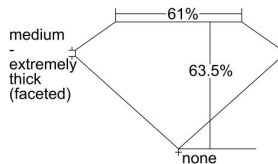

GIA®

FACSIMILE

GIA REPORT 2221305334

Verify this report at GIA.edu

GIA NATURAL DIAMOND DOSSIER®

March 03, 2022
GIA Report Number 2221305334
Shape and Cutting Style ..... Oval Brilliant
Measurements ..... 4.80 x 3.39 x 2.15 mm

GRADING RESULTS

Carat Weight ..... 0.23 carat
Color Grade ..... F
Clarity Grade S11

ADDITIONAL GRADING INFORMATION

Polish ..... Good
Symmetry ..... Good
Fluorescence ..... Faint
Clarity Characteristics ..... Cloud, Crystal, Feather
Inscription(s): GIA 2221305334

PROPORTIONS

Profile not to actual proportions

GRADING SCALES

GIA COLOR SCALE		GIA CLARITY SCALE			
COLORLESS	D	VERY VERY SLIGHTLY INCLUDED	FLAWLESS		
	E		INTERNALLY FLAWLESS		
	F	VERY SLIGHTLY INCLUDED	VVS₁		
	G		VVS₂		
	H		VS₁		
	NEAR COLORLESS	I	SLIGHTLY INCLUDED	VS₂	
		J		S1₁	
		FAINT	K	INCLUDED	S1₂
			L		I₁
	M		I₂		
VERTICALLY LIGHT	N		INCLUDED	I₃	
	O				
	P				
	Q				
LIGHT	R				
	S				
	T				
	U				
	V				
	W				
	X				
	Y				
	Z