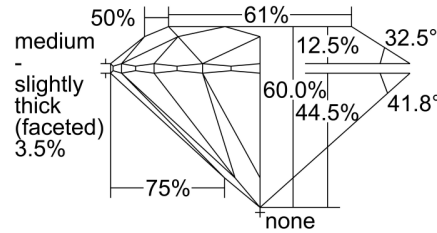

GIA NATURAL DIAMOND GRADING REPORT

March 17, 2022
 GIA Report Number 2221313640
 Shape and Cutting Style Round Brilliant
 Measurements 7.42 - 7.47 x 4.47 mm

GRADING RESULTS

Carat Weight 1.50 carat
 Color Grade G
 Clarity Grade SI1
 Cut Grade Excellent

Profile to actual proportions

CLARITY CHARACTERISTICS

KEY TO SYMBOLS*

-  Cavity
-  Cloud
-  Feather
-  Indented Natural
-  Crystal
-  Needle

* Red symbols denote internal characteristics (inclusions). Green or black symbols denote external characteristics (blemishes). Diagram is an approximate representation of the diamond, and symbols shown indicate type, position, and approximate size of clarity characteristics. All clarity characteristics may not be shown. Details of finish are not shown.