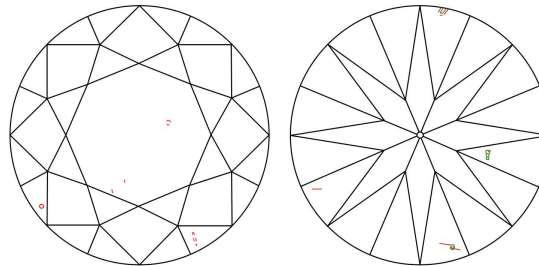

GIA NATURAL DIAMOND GRADING REPORT

March 17, 2022
 GIA Report Number 2221313640
 Shape and Cutting Style Round Brilliant
 Measurements 7.42 - 7.47 x 4.47 mm

GRADING RESULTS

Carat Weight 1.50 carat
 Color Grade G
 Clarity Grade SI1
 Cut Grade Excellent

ADDITIONAL GRADING INFORMATION

Polish Excellent
 Symmetry Excellent
 Fluorescence Medium Blue

Inscription(s): GIA 2221313640

Comments: Additional clouds, pinpoints and surface graining are not shown.

PROPORTIONS

Profile to actual proportions

CLARITY CHARACTERISTICS

KEY TO SYMBOLS*

-  Cavity
-  Cloud
-  Feather
-  Indented Natural
-  Crystal
-  Needle

* Red symbols denote internal characteristics (inclusions). Green or black symbols denote external characteristics (blemishes). Diagram is an approximate representation of the diamond, and symbols shown indicate type, position, and approximate size of clarity characteristics. All clarity characteristics may not be shown. Details of finish are not shown.