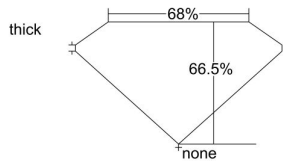

GIA®

FACSIMILE

GIA REPORT 2221361666

Verify this report at GIA.edu

GIA NATURAL DIAMOND DOSSIER®

March 18, 2022
GIA Report Number 2221361666
Shape and Cutting Style ..... **Square Modified Brilliant**
Measurements ..... **5.42 x 5.31 x 3.53 mm**

GRADING RESULTS

Carat Weight ..... **0.90 carat**
Color Grade ..... **G**
Clarity Grade **VS1**

ADDITIONAL GRADING INFORMATION

Polish ..... **Excellent**
Symmetry ..... **Very Good**
Fluorescence ..... **None**
Clarity Characteristics ..... **Feather, Pinpoint**
Inscription(s): **GIA 2221361666**

PROPORTIONS

Profile not to actual proportions

GRADING SCALES

GIA COLOR SCALE		GIA CLARITY SCALE			
COLORLESS	D	VERY VERY SLIGHTLY INCLUDED	FLAWLESS		
	E		INTERNALLY FLAWLESS		
	F		VVS₁		
	NEAR COLORLESS	G	VERY SLIGHTLY INCLUDED	VVS₂	
		H		VS₁	
		FANT	I	SLIGHTLY INCLUDED	VS₂
			J		SI₁
	LIGHT	K	INCLUDED	SI₂	
		L		I₁	
		M		I₂	
N		INCLUDED	I₃		
O					
P					
Q					
R					
S					
T					
U					
V					
W					
X					
Y					
Z