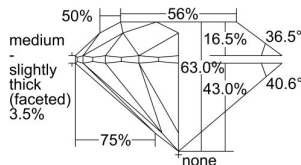

GIA®

FACSIMILE

GIA REPORT 2221366921

Verify this report at GIA.edu

GIA NATURAL DIAMOND DOSSIER®

March 25, 2022
GIA Report Number 2221366921
Shape and Cutting Style ..... Round Brilliant
Measurements ..... 6.16 - 6.20 x 3.89 mm

GRADING RESULTS

Carat Weight ..... 0.92 carat
Color Grade ..... H
Clarity Grade VS1
Cut Grade ..... Excellent

ADDITIONAL GRADING INFORMATION

Polish ..... Excellent
Symmetry ..... Excellent
Fluorescence ..... None
Clarity Characteristics..... Crystal, Cloud, Needle, Pinpoint
Inscription(s): GIA 2221366921

PROPORTIONS

Profile to actual proportions