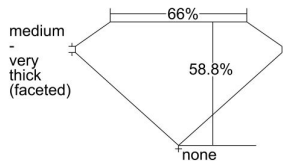

GIA®

FACSIMILE

GIA REPORT 2221381759

Verify this report at GIA.edu

GIA NATURAL DIAMOND DOSSIER®

March 31, 2022
GIA Report Number 2221381759
Shape and Cutting Style ..... Pear Brilliant
Measurements ..... 8.59 x 5.13 x 3.02 mm

GRADING RESULTS

Carat Weight ..... 0.82 carat
Color Grade I
Clarity Grade VVS1

ADDITIONAL GRADING INFORMATION

Polish ..... Excellent
Symmetry ..... Very Good
Fluorescence ..... Faint
Clarity Characteristics ..... Chip
Inscription(s): GIA 2221381759

PROPORTIONS

Profile not to actual proportions

GRADING SCALES

GIA COLOR SCALE		GIA CLARITY SCALE			
COLORLESS	D	VERY VERY SLIGHTLY INCLUDED	FLAWLESS		
	E		INTERNALLY FLAWLESS		
	F	VERY SLIGHTLY INCLUDED	VVS₁		
	G		VVS₂		
	H		VS₁		
	NEAR COLORLESS	I	SLIGHTLY INCLUDED	VS₂	
		J		SI₁	
		FAINT	K	INCLUDED	SI₂
			L		I₁
			M		I₂
VERT LIGHT	N	LIGHT	I₃		
	O				
	P				
	Q				
	R