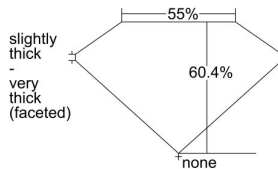

GIA®

FACSIMILE

GIA REPORT 2221430975

Verify this report at GIA.edu

GIA NATURAL DIAMOND DOSSIER®

December 26, 2023
GIA Report Number 2221430975
Shape and Cutting Style ..... Heart Brilliant
Measurements ..... 5.61 x 6.69 x 4.04 mm

GRADING RESULTS

Carat Weight ..... 0.91 carat
Color Grade ..... G
Clarity Grade VS2

ADDITIONAL GRADING INFORMATION

Polish ..... Excellent
Symmetry ..... Very Good
Fluorescence ..... None
Clarity Characteristics..... Crystal, Cloud, Feather
Inscription(s): GIA 2221430975

PROPORTIONS

Profile not to actual proportions

GRADING SCALES

GIA COLOR SCALE		GIA CLARITY SCALE	
COLORLESS	D	VERY VERY SLIGHTLY INCLUDED	FLAWLESS
	E		INTERNALLY FLAWLESS
	F		VVS₁
	G		VVS₂
	H		VS₁
	I		VS₂
	J		SI₁
	K		SI₂
	L		I₁
	M		I₂
NEAR COLORLESS	N	SLIGHTLY INCLUDED	I₃
	O		
	P		
	Q		
FAINT	R		
	S		
	T		
	U		
VERY LIGHT	V		
	W		
	X		
	Y		
LIGHT	Z