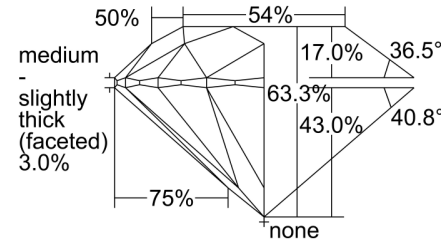

GIA NATURAL DIAMOND GRADING REPORT

May 31, 2022
GIA Report Number 2221465360
Shape and Cutting Style ..... Round Brilliant
Measurements ..... 10.08 - 10.12 x 6.39 mm

GRADING RESULTS

Carat Weight ..... 4.01 carat
Color Grade ..... H
Clarity Grade VS2
Cut Grade ..... Excellent

ADDITIONAL GRADING INFORMATION

Polish ..... Excellent
Symmetry ..... Excellent
Fluorescence ..... Faint
Inscription(s): GIA 2221465360

Comments: Clouds are not shown. Pinpoints are not shown.

PROPORTIONS

Profile to actual proportions