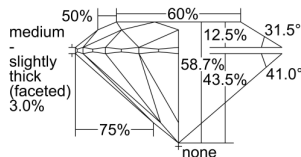

GIA®

FACSIMILE

GIA REPORT 2221545865

Verify this report at GIA.edu

GIA NATURAL DIAMOND DOSSIER®

July 21, 2022
GIA Report Number 2221545865
Shape and Cutting Style ..... Round Brilliant
Measurements ..... 5.34 - 5.38 x 3.15 mm

GRADING RESULTS

Carat Weight ..... 0.54 carat
Color Grade ..... H
Clarity Grade VS1
Cut Grade ..... Excellent

ADDITIONAL GRADING INFORMATION

Polish ..... Excellent
Symmetry ..... Excellent
Fluorescence ..... Medium Blue
Clarity Characteristics ..... Crystal
Inscription(s): GIA 2221545865

PROPORTIONS

Profile to actual proportions

GRADING SCALES

GIA COLOR SCALE	GIA CLARITY SCALE	GIA CUT SCALE	
D	FLAWLESS	EXCELLENT	
E	INTERNALLY FLAWLESS		
F		VVS₁	VERY GOOD
G	VVS₂		
H	VS₁	GOOD	
I	VS₂		
J	SI₁	FAIR	
K	SI₂		
L	I₁	POOR	
M	I₂		
N	I₃		
O			
P			
Q			
R			
S			
T			
U			
V			
W			
X			
Y			
Z