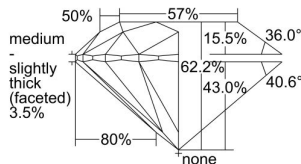

GIA®

FACSIMILE

GIA REPORT 2221574274

Verify this report at GIA.edu

GIA NATURAL DIAMOND DOSSIER®

August 04, 2022
GIA Report Number 2221574274
Shape and Cutting Style ..... Round Brilliant
Measurements ..... 5.08 - 5.11 x 3.17 mm

GRADING RESULTS

Carat Weight ..... 0.51 carat
Color Grade ..... G
Clarity Grade VS1
Cut Grade ..... Excellent

ADDITIONAL GRADING INFORMATION

Polish ..... Excellent
Symmetry ..... Excellent
Fluorescence ..... None
Clarity Characteristics..Crystal, Pinpoint, Cloud, Indented Natural
Inscription(s): GIA 2221574274

PROPORTIONS

Profile to actual proportions

GRADING SCALES

GIA COLOR SCALE	GIA CLARITY SCALE	GIA CUT SCALE	
D	FLAWLESS	EXCELLENT	
E	INTERNALLY FLAWLESS		
F		VVS₁	VERY GOOD
G	VVS₂		
H	VS₁	GOOD	
I	VS₂		
J	SI₁	FAIR	
K	SI₂		
L	I₁	POOR	
M	I₂		
N	I₃		
O			
P			
Q			
R			
S			
T			
U			
V			
W			
X			
Y			
Z