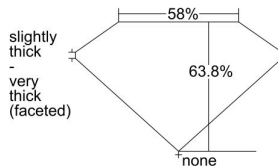

GIA®

FACSIMILE

GIA REPORT 2221582400

Verify this report at GIA.edu

GIA NATURAL DIAMOND DOSSIER®

August 10, 2022
GIA Report Number 2221582400
Shape and Cutting Style ..... Oval Brilliant
Measurements ..... 6.48 x 4.53 x 2.89 mm

GRADING RESULTS

Carat Weight ..... 0.60 carat
Color Grade ..... H
Clarity Grade VS1

ADDITIONAL GRADING INFORMATION

Polish ..... Excellent
Symmetry ..... Very Good
Fluorescence ..... None
Clarity Characteristics..... Crystal, Pinpoint
Inscription(s): GIA 2221582400

PROPORTIONS

Profile not to actual proportions

GRADING SCALES

GIA COLOR SCALE		GIA CLARITY SCALE		
COLORLESS	D	VERY VERY SLIGHTLY INCLUDED	FLAWLESS	
	E		INTERNALLY FLAWLESS	
	F		VVS₁	
	G		VVS₂	
	NEAR COLORLESS	H	VERY SLIGHTLY INCLUDED	VS₁
		I		VS₂
		J	SLIGHTLY INCLUDED	SI₁
		K		SI₂
	FAINT	L	INCLUDED	I₁
		M		I₂
N		I₃		
O				
VERT LIGHT		P		
		Q		
		R		
		S		
LIGHT	T			
	U			
	V			
	W			
	X			
	Y			
	Z