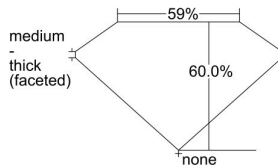

GIA®

FACSIMILE

GIA REPORT 2221629404

Verify this report at gia.edu

GIA NATURAL DIAMOND DOSSIER®

September 08, 2022
GIA Report Number 2221629404
Shape and Cutting Style ..... Pear Brilliant
Measurements ..... 7.18 x 4.44 x 2.66 mm

GRADING RESULTS

Carat Weight ..... 0.50 carat
Color Grade ..... D
Clarity Grade VS2

ADDITIONAL GRADING INFORMATION

Polish ..... Excellent
Symmetry ..... Very Good
Fluorescence ..... None
Clarity Characteristics ..... Needle
Inscription(s): GIA 2221629404

PROPORTIONS

Profile not to actual proportions

GRADING SCALES

GIA COLOR SCALE		GIA CLARITY SCALE			
COLORLESS	D	VERY VERY SLIGHTLY INCLUDED	FLAWLESS		
	E		INTERNALLY FLAWLESS		
	F	VERY SLIGHTLY INCLUDED	VVS₁		
	G		VVS₂		
	H		VS₁		
	NEAR COLORLESS	I	SLIGHTLY INCLUDED	VS₂	
		J		SI₁	
		FAINT	K	INCLUDED	SI₂
			L		I₁
			M		I₂
VERT LIGHT	N	LIGHT	I₃		
	O				
	P				
	Q				
	R				
	S				
	T				
LIGHT	U				
	V				
	W				
	X				
Y					
Z