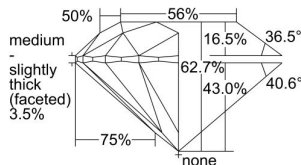

GIA®

FACSIMILE

GIA REPORT 2221630512

Verify this report at GIA.edu

GIA NATURAL DIAMOND DOSSIER®

September 08, 2022
GIA Report Number 2221630512
Shape and Cutting Style ..... Round Brilliant
Measurements ..... 6.11 - 6.15 x 3.84 mm

GRADING RESULTS

Carat Weight ..... 0.90 carat
Color Grade I
Clarity Grade VS1
Cut Grade ..... Excellent

ADDITIONAL GRADING INFORMATION

Polish ..... Excellent
Symmetry ..... Excellent
Fluorescence ..... None
Clarity Characteristics..... Cloud, Pinpoint, Indented Natural
Inscription(s): GIA 2221630512

PROPORTIONS

Profile to actual proportions

GRADING SCALES

GIA COLOR SCALE

COLOREDNESS	D
	E
	F
	G
	H
	I
	J
NEAR COLORLESS	K
	L
FADING	M
	N
	O
	P
VERY LIGHT	Q
	R
	S
	T
	U
	V
	W
	X
	Y
LIGHT	Z

GIA CLARITY SCALE

VERY VERY SLIGHTLY INCLUDED	FLAWLESS
	INTERNALLY FLAWLESS
VERY SLIGHTLY INCLUDED	VVS₁
	VVS₂
SLIGHTLY INCLUDED	VS₁
	VS₂
INCLUDED	SI₁
	SI₂
	I₁
	I₂
	I₃

GIA CUT SCALE

EXCELLENT
VERY GOOD
GOOD
FAIR
POOR