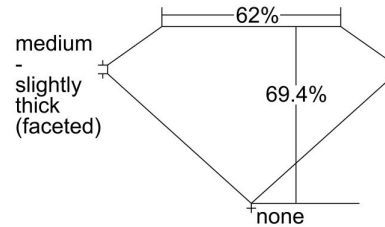

**GIA NATURAL DIAMOND GRADING REPORT**

October 03, 2022  
 GIA Report Number ..... 2221655293  
 Shape and Cutting Style ..... Cushion Modified Brilliant  
 Measurements ..... 6.79 x 6.50 x 4.51 mm

**GRADING RESULTS**

Carat Weight ..... 1.71 carat  
 Color Grade ..... L  
 Clarity Grade ..... VS1

**ADDITIONAL GRADING INFORMATION**

Polish ..... Excellent  
 Symmetry ..... Excellent  
 Fluorescence ..... None  
 Inscription(s): GIA 2221655293

**PROPORTIONS**

Profile not to actual proportions

**CLARITY CHARACTERISTICS**

**KEY TO SYMBOLS\***

- Crystal
- ~ Feather
- ☉ Cloud
- Pinpoint

\* Red symbols denote internal characteristics (inclusions). Green or black symbols denote external characteristics (blemishes). Diagram is an approximate representation of the diamond, and symbols shown indicate type, position, and approximate size of clarity characteristics. All clarity characteristics may not be shown. Details of finish are not shown.