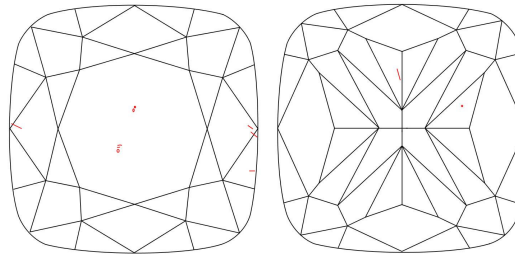

**GIA NATURAL DIAMOND GRADING REPORT**

October 03, 2022  
 GIA Report Number ..... 2221655293  
 Shape and Cutting Style ..... Cushion Modified Brilliant  
 Measurements ..... 6.79 x 6.50 x 4.51 mm

**GRADING RESULTS**

Carat Weight ..... 1.71 carat  
 Color Grade ..... L  
 Clarity Grade ..... VS1

**ADDITIONAL GRADING INFORMATION**

Polish ..... Excellent  
 Symmetry ..... Excellent  
 Fluorescence ..... None  
 Inscription(s): GIA 2221655293

**PROPORTIONS**

Profile not to actual proportions

**CLARITY CHARACTERISTICS**

**KEY TO SYMBOLS\***

- Crystal
- ~ Feather
- ☉ Cloud
- Pinpoint

\* Red symbols denote internal characteristics (inclusions). Green or black symbols denote external characteristics (blemishes). Diagram is an approximate representation of the diamond, and symbols shown indicate type, position, and approximate size of clarity characteristics. All clarity characteristics may not be shown. Details of finish are not shown.