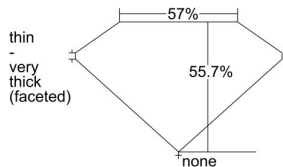

GIA®

FACSIMILE

GIA REPORT 2221736850

Verify this report at GIA.edu

GIA NATURAL DIAMOND DOSSIER®

December 05, 2022
GIA Report Number 2221736850
Shape and Cutting Style ..... Heart Brilliant
Measurements ..... 5.92 x 6.30 x 3.51 mm

GRADING RESULTS

Carat Weight ..... 0.75 carat
Color Grade ..... J
Clarity Grade VS1

ADDITIONAL GRADING INFORMATION

Polish ..... Excellent
Symmetry ..... Very Good
Fluorescence ..... None
Clarity Characteristics ..... Cloud
Inscription(s): GIA 2221736850

PROPORTIONS

Profile not to actual proportions

GRADING SCALES

GIA COLOR SCALE		GIA CLARITY SCALE			
COLORLESS	D	VERY VERY SLIGHTLY INCLUDED	FLAWLESS		
	E		INTERNALLY FLAWLESS		
	F	VERY SLIGHTLY INCLUDED	VVS₁		
	G		VVS₂		
	H		VS₁		
	NEAR COLORLESS	I	SLIGHTLY INCLUDED	VS₂	
		J		SI₁	
		FAINT	K	INCLUDED	SI₂
			L		I₁
			M		I₂
VERT LIGHT	N	LIGHT	I₃		
	O				
	P				
	Q				
	R				
	S				
	T