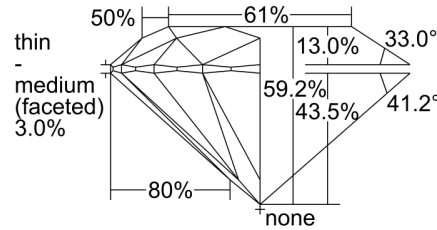

GIA NATURAL DIAMOND GRADING REPORT

December 09, 2022

GIA Report Number 2221742298

Shape and Cutting Style Round Brilliant

Measurements 7.51 - 7.54 x 4.45 mm

GRADING RESULTS

Carat Weight 1.51 carat

Color Grade L

Profile to actual proportions

CLARITY CHARACTERISTICS

KEY TO SYMBOLS*
 Cloud

GRADING SCALES
**GIA
COLOR
SCALE**

| | |
|----------------|---|
| COLORLESS | D |
| | E |
| | F |
| | G |
| NEAR COLORLESS | H |
| | I |
| | J |
| | K |
| FANT | L |
| | M |
| | N |
| VERY LIGHT | O |
| | P |
| | Q |
| | R |
| | S |
| | T |
| | U |
| LIGHT | V |
| | W |
| | X |
| | Y |
| | Z |

**GIA
CLARITY
SCALE**

| | |
|-----------------------------|---------------------|
| | FLAWLESS |
| | INTERNALLY FLAWLESS |
| VERY VERY SLIGHTLY INCLUDED | VVS ₁ |
| | VVS ₂ |
| VERY SLIGHTLY INCLUDED | VS ₁ |
| | VS ₂ |
| SLIGHTLY INCLUDED | SI ₁ |
| | SI ₂ |
| INCLUDED | I ₁ |
| | I ₂ |
| | I ₃ |