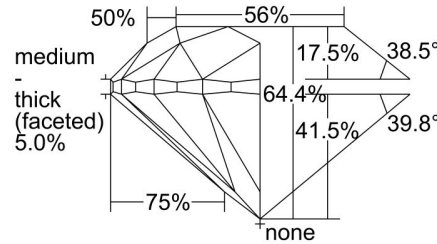

GIA NATURAL DIAMOND GRADING REPORT

December 13, 2022
 GIA Report Number 2221747042
 Shape and Cutting Style Round Brilliant
 Measurements 10.57 - 10.70 x 6.85 mm

GRADING RESULTS

Carat Weight 5.01 carat
 Color Grade F
 Clarity Grade VS1
 Cut Grade Very Good

ADDITIONAL GRADING INFORMATION

Polish Excellent
 Symmetry Very Good
 Fluorescence Strong Blue
 Inscription(s): GIA 2221747042
 Comments: Additional pinpoints are not shown.

PROPORTIONS

Profile to actual proportions

CLARITY CHARACTERISTICS

KEY TO SYMBOLS*

- Crystal
- ~ Feather
- ☉ Cloud
- Pinpoint

* Red symbols denote internal characteristics (inclusions). Green or black symbols denote external characteristics (blemishes). Diagram is an approximate representation of the diamond, and symbols shown indicate type, position, and approximate size of clarity characteristics. All clarity characteristics may not be shown. Details of finish are not shown.