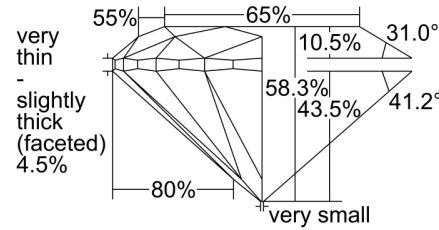

GIA NATURAL DIAMOND GRADING REPORT

March 21, 2023

GIA Report Number 2221835980

Shape and Cutting Style Round Brilliant

Measurements 11.09 - 11.26 x 6.52 mm

GRADING RESULTS

Carat Weight 5.01 carat

Color Grade G

Clarity Grade SI2

Cut Grade Very Good

ADDITIONAL GRADING INFORMATION

Polish Good

Symmetry Good

Fluorescence None

Inscription(s): GIA 2221835980

Comments: Additional pinpoints are not shown.

PROPORTIONS

Profile to actual proportions

CLARITY CHARACTERISTICS

KEY TO SYMBOLS*

-  Feather
-  Pinpoint
-  Indented Natural
-  Natural

* Red symbols denote internal characteristics (inclusions). Green or black symbols denote external characteristics (blemishes). Diagram is an approximate representation of the diamond, and symbols shown indicate type, position, and approximate size of clarity characteristics. All clarity characteristics may not be shown. Details of finish are not shown.