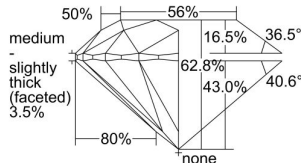

GIA®

FACSIMILE

GIA REPORT 2221836739

Verify this report at GIA.edu

GIA NATURAL DIAMOND DOSSIER®

February 23, 2023
GIA Report Number 2221836739
Shape and Cutting Style ..... Round Brilliant
Measurements ..... 5.65 - 5.69 x 3.56 mm

GRADING RESULTS

Carat Weight ..... 0.71 carat
Color Grade ..... F
Clarity Grade S11
Cut Grade ..... Excellent

ADDITIONAL GRADING INFORMATION

Polish ..... Excellent
Symmetry ..... Excellent
Fluorescence ..... Faint
Clarity Characteristics..... Crystal, Cloud, Feather
Inscription(s): GIA 2221836739

PROPORTIONS

Profile to actual proportions

GRADING SCALES

GIA COLOR SCALE

COLORLESS	D
	E
	F
	G
	H
	I
	J
NEAR COLORLESS	K
	L
Faint	M
	N
	O
	P
Very Light	Q
	R
	S
	T
	U
	V
Light	W
	X
	Y
	Z

GIA CLARITY SCALE

GIA CUT SCALE