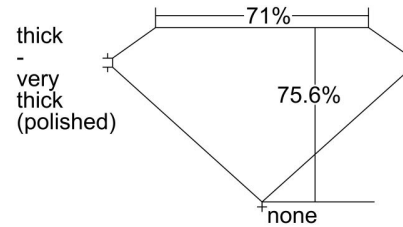

GIA NATURAL DIAMOND GRADING REPORT

March 31, 2023

GIA Report Number 2221881277

 Shape and Cutting Style **Square Modified Brilliant**

Measurements 7.19 x 7.15 x 5.41 mm

GRADING RESULTS

Carat Weight 2.50 carat

 Color Grade **J**

 Clarity Grade **VS2**
ADDITIONAL GRADING INFORMATION

 Polish **Excellent**

 Symmetry **Very Good**

 Fluorescence **None**

Inscription(s): GIA 2221881277

Comments: Pinpoints are not shown. Internal graining is not shown.

PROPORTIONS

Profile not to actual proportions

CLARITY CHARACTERISTICS

KEY TO SYMBOLS*

-  Feather
-  Natural
-  Cloud
-  Crystal
-  Indented Natural

* Red symbols denote internal characteristics (inclusions). Green or black symbols denote external characteristics (blemishes). Diagram is an approximate representation of the diamond, and symbols shown indicate type, position, and approximate size of clarity characteristics. All clarity characteristics may not be shown. Details of finish are not shown.