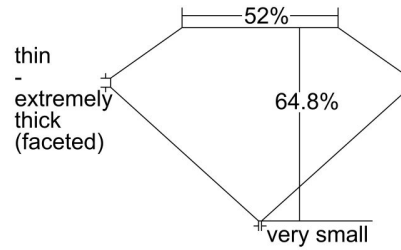

GIA NATURAL DIAMOND GRADING REPORT

September 11, 2021

GIA Report Number 2223005523

Shape and Cutting Style Oval Brilliant

Measurements 10.50 x 6.49 x 4.21 mm

GRADING RESULTS

Carat Weight 2.01 carat

Color Grade D

Profile not to actual proportions

CLARITY CHARACTERISTICS

KEY TO SYMBOLS*

- Crystal
- ~ Feather
- ∖ Needle
- ∧ Natural

* Red symbols denote internal characteristics (inclusions). Green or black symbols denote external characteristics (blemishes). Diagram is an approximate representation of the diamond, and symbols shown indicate type, position, and approximate size of clarity characteristics. All clarity characteristics may not be shown. Details of finish are not shown.