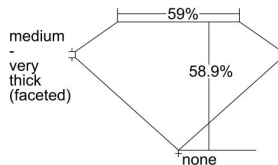

GIA®

FACSIMILE

GIA REPORT 2223071534

Verify this report at GIA.edu

GIA NATURAL DIAMOND DOSSIER®

October 11, 2021
GIA Report Number 2223071534
Shape and Cutting Style ..... Heart Brilliant
Measurements ..... 5.17 x 6.14 x 3.62 mm

GRADING RESULTS

Carat Weight ..... 0.70 carat
Color Grade ..... D
Clarity Grade VS1

ADDITIONAL GRADING INFORMATION

Polish ..... Excellent
Symmetry ..... Very Good
Fluorescence ..... None
Clarity Characteristics..... Cloud, Feather, Pinpoint
Inscription(s): GIA 2223071534

PROPORTIONS

Profile not to actual proportions

GRADING SCALES

GIA COLOR SCALE		GIA CLARITY SCALE			
COLORLESS	D	VERY VERY SLIGHTLY INCLUDED	FLAWLESS		
	E		INTERNALLY FLAWLESS		
	F	VERY SLIGHTLY INCLUDED	VVS₁		
	G		VVS₂		
	H		VS₁		
	NEAR COLORLESS	I	SLIGHTLY INCLUDED	VS₂	
		J		SI₁	
		FAINT	K	INCLUDED	SI₂
			L		I₁
			M		I₂
VERT LIGHT	N	LIGHT	I₃		
	O				
	P				
	Q				
	R