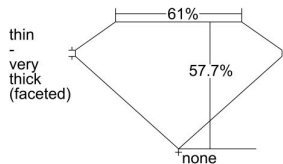

GIA®

FACSIMILE

GIA REPORT 2223204670

Verify this report at GIA.edu

GIA NATURAL DIAMOND DOSSIER®

December 28, 2021
GIA Report Number 2223204670
Shape and Cutting Style ..... Heart Brilliant
Measurements ..... 4.11 x 4.62 x 2.67 mm

GRADING RESULTS

Carat Weight ..... 0.30 carat
Color Grade ..... E
Clarity Grade VS1

ADDITIONAL GRADING INFORMATION

Polish ..... Excellent
Symmetry ..... Good
Fluorescence ..... None
Clarity Characteristics..... Feather, Indented Natural
Inscription(s): GIA 2223204670

PROPORTIONS

Profile not to actual proportions

GRADING SCALES

GIA COLOR SCALE		GIA CLARITY SCALE			
COLORLESS	D	VERY VERY SLIGHTLY INCLUDED	FLAWLESS		
	E		INTERNALLY FLAWLESS		
	F	VERY SLIGHTLY INCLUDED	VVS₁		
	G		VVS₂		
	H		VS₁		
	NEAR COLORLESS	I	SLIGHTLY INCLUDED	VS₂	
		J		SI₁	
		FAINT	K	INCLUDED	SI₂
			L		I₁
			M		I₂
VERT LIGHT	N	LIGHT	I₃		
	O				
	P				
	Q				
	R