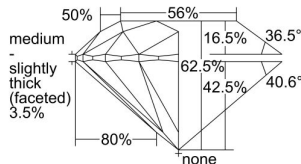

GIA®

FACSIMILE

GIA REPORT 2223366953

Verify this report at GIA.edu

GIA NATURAL DIAMOND DOSSIER®

March 28, 2022
GIA Report Number 2223366953
Shape and Cutting Style ..... Round Brilliant
Measurements ..... 6.18 - 6.23 x 3.88 mm

GRADING RESULTS

Carat Weight ..... 0.92 carat
Color Grade ..... J
Clarity Grade S11
Cut Grade ..... Excellent

ADDITIONAL GRADING INFORMATION

Polish ..... Excellent
Symmetry ..... Excellent
Fluorescence ..... None
Clarity Characteristics ..... Crystal
Inscription(s): GIA 2223366953

PROPORTIONS

Profile to actual proportions