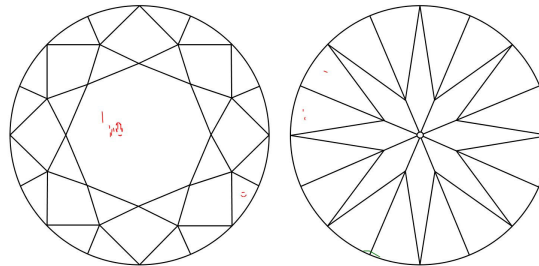

ADDITIONAL GRADING INFORMATION

Polish ..... Excellent  
 Symmetry ..... Excellent  
 Fluorescence ..... None  
 Inscription(s): GIA 2223434632  
 Comments: Pinpoints are not shown.

PROPORTIONS

Profile to actual proportions

CLARITY CHARACTERISTICS

KEY TO SYMBOLS\*

- Cloud
- Natural
- Needle
- Feather
- Indented Natural

\* Red symbols denote internal characteristics (inclusions). Green or black symbols denote external characteristics (blemishes). Diagram is an approximate representation of the diamond, and symbols shown indicate type, position, and approximate size of clarity characteristics. All clarity characteristics may not be shown. Details of finish are not shown.