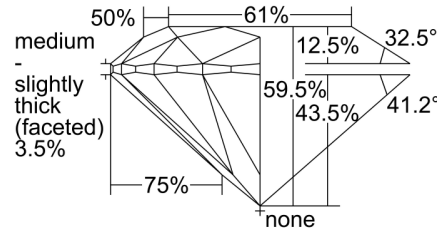

GIA REPORT
2223434632

Verify this report at GIA.edu

FACSIMILE

This is a digital representation of the original GIA Report. This representation might not be accepted in lieu of the original GIA Report in certain circumstances. The original GIA Report includes certain security features which are not reproducible on this facsimile.

GIA NATURAL DIAMOND GRADING REPORT

May 04, 2022
GIA Report Number 2223434632
Shape and Cutting Style ..... Round Brilliant
Measurements ..... 8.16 - 8.22 x 4.87 mm

GRADING RESULTS

Carat Weight ..... 2.00 carat
Color Grade ..... G
Clarity Grade VVS2
Cut Grade ..... Excellent

ADDITIONAL GRADING INFORMATION

Polish ..... Excellent
Symmetry ..... Excellent
Fluorescence ..... None
Inscription(s): GIA 2223434632
Comments: Pinpoints are not shown.

PROPORTIONS

Profile to actual proportions