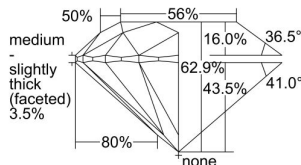

GIA®

FACSIMILE

GIA REPORT 2223476537

Verify this report at GIA.edu

GIA NATURAL DIAMOND DOSSIER®

June 06, 2022
GIA Report Number 2223476537
Shape and Cutting Style ..... Round Brilliant
Measurements ..... 5.06 - 5.08 x 3.19 mm

GRADING RESULTS

Carat Weight ..... 0.50 carat
Color Grade ..... D
Clarity Grade VS1
Cut Grade ..... Excellent

ADDITIONAL GRADING INFORMATION

Polish ..... Excellent
Symmetry ..... Excellent
Fluorescence ..... Faint
Clarity Characteristics..... Crystal, Pinpoint
Inscription(s): GIA 2223476537

PROPORTIONS

Profile to actual proportions

GRADING SCALES

GIA COLOR SCALE	GIA CLARITY SCALE	GIA CUT SCALE	
D	FLAWLESS	EXCELLENT	
E	INTERNALLY FLAWLESS		
F		VVS₁	VERY GOOD
G	VVS₂		
H	VS₁	GOOD	
I	VS₂		
J	SI₁	FAIR	
K	SI₂		
L	I₁	POOR	
M	I₂		
N	I₃		
O