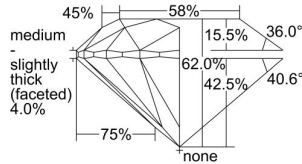

GIA®

FACSIMILE

GIA REPORT 2223622443

Verify this report at GIA.edu

GIA NATURAL DIAMOND DOSSIER®

August 31, 2022
GIA Report Number 2223622443
Shape and Cutting Style ..... Round Brilliant
Measurements ..... 5.92 - 5.95 x 3.68 mm

GRADING RESULTS

Carat Weight ..... 0.81 carat
Color Grade ..... H
Clarity Grade VVS1
Cut Grade ..... Excellent

ADDITIONAL GRADING INFORMATION

Polish ..... Excellent
Symmetry ..... Excellent
Fluorescence ..... None
Clarity Characteristics ..... Pinpoint, Surface Graining
Inscription(s): GIA 2223622443

PROPORTIONS

Profile to actual proportions