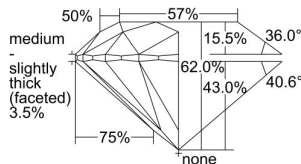

GIA®

FACSIMILE

GIA REPORT 2223666439

Verify this report at GIA.edu

GIA NATURAL DIAMOND DOSSIER®

October 06, 2022
GIA Report Number 2223666439
Shape and Cutting Style ..... Round Brilliant
Measurements ..... 4.86 - 4.90 x 3.03 mm

GRADING RESULTS

Carat Weight ..... 0.45 carat
Color Grade ..... J
Clarity Grade VS2
Cut Grade ..... Excellent

ADDITIONAL GRADING INFORMATION

Polish ..... Excellent
Symmetry ..... Excellent
Fluorescence ..... None
Clarity Characteristics ..... Cloud, Crystal
Inscription(s): GIA 2223666439

PROPORTIONS

Profile to actual proportions

GRADING SCALES

GIA COLOR SCALE	GIA CLARITY SCALE	GIA CUT SCALE	
D	FLAWLESS	EXCELLENT	
E	INTERNALLY FLAWLESS		
F		VVS₁	VERY GOOD
G	VVS₂		
H	VS₁	GOOD	
I	VS₂		
J	SI₁	FAIR	
K	SI₂		
L	I₁	POOR	
M	I₂		
N	I₃		
O			
P			
Q			
R			
S			
T			
U			
V			
W			
X			
Y			
Z