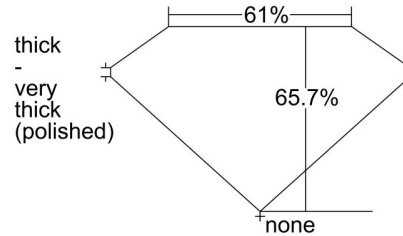

GIA NATURAL DIAMOND GRADING REPORT

February 07, 2023
 GIA Report Number 2223775729
 Shape and Cutting Style Emerald Cut
 Measurements 8.43 x 6.26 x 4.11 mm

GRADING RESULTS

Carat Weight 2.20 carat
 Color Grade J
 Clarity Grade VS2

ADDITIONAL GRADING INFORMATION

Polish Excellent
 Symmetry Very Good
 Fluorescence None
 Inscription(s): GIA 2223775729

Comments: Additional clouds are not shown. Pinpoints are not shown.

PROPORTIONS

Profile not to actual proportions

CLARITY CHARACTERISTICS

KEY TO SYMBOLS*

- Crystal
- ⊗ Cloud
- ~ Feather

* Red symbols denote internal characteristics (inclusions). Green or black symbols denote external characteristics (blemishes). Diagram is an approximate representation of the diamond, and symbols shown indicate type, position, and approximate size of clarity characteristics. All clarity characteristics may not be shown. Details of finish are not shown.