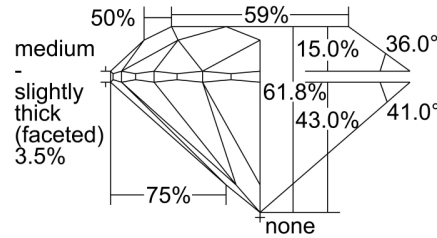

GIA REPORT
2223855894

Verify this report at GIA.edu

FACSIMILE

This is a digital representation of the original GIA Report. This representation might not be accepted in lieu of the original GIA Report in certain circumstances. The original GIA Report includes certain security features which are not reproducible on this facsimile.

GIA NATURAL DIAMOND GRADING REPORT

December 28, 2023
GIA Report Number 2223855894
Shape and Cutting Style ..... Round Brilliant
Measurements ..... 4.33 - 4.36 x 2.69 mm

GRADING RESULTS

Carat Weight ..... 0.31 carat
Color Grade ..... D
Clarity Grade ..... Flawless
Cut Grade ..... Excellent

ADDITIONAL GRADING INFORMATION

Polish ..... Excellent
Symmetry ..... Excellent
Fluorescence ..... None
Inscription(s): GIA 2223855894

PROPORTIONS

Profile to actual proportions