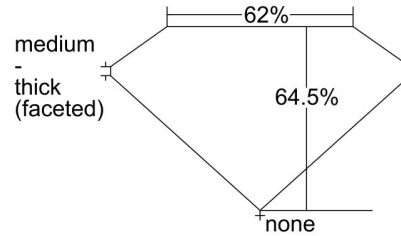

GIA NATURAL DIAMOND GRADING REPORT

April 27, 2023
GIA Report Number 2223917646
Shape and Cutting Style Oval Brilliant
Measurements 8.43 x 6.10 x 3.94 mm

GRADING RESULTS

Carat Weight 1.32 carat
Color Grade E
Clarity Grade VS1

ADDITIONAL GRADING INFORMATION

Polish Excellent
Symmetry Very Good
Fluorescence None
Inscription(s): GIA 2223917646
Comments: Pinpoints are not shown.

PROPORTIONS

Profile not to actual proportions

CLARITY CHARACTERISTICS

KEY TO SYMBOLS*

- Crystal
- ◌ Cloud
- ~ Feather
- \\ Needle
- ▴ Indented Natural

* Red symbols denote internal characteristics (inclusions). Green or black symbols denote external characteristics (blemishes). Diagram is an approximate representation of the diamond, and symbols shown indicate type, position, and approximate size of clarity characteristics. All clarity characteristics may not be shown. Details of finish are not shown.