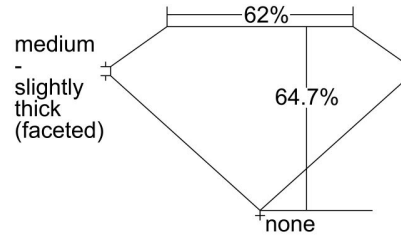

PROPORTIONS

Profile not to actual proportions