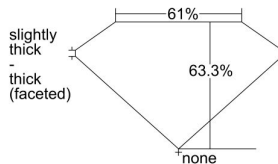

GIA®

FACSIMILE

GIA REPORT 2225064496

Verify this report at GIA.edu

GIA NATURAL DIAMOND DOSSIER®

October 18, 2021
GIA Report Number 2225064496
Shape and Cutting Style ..... Heart Brilliant
Measurements ..... 5.12 x 5.98 x 3.79 mm

GRADING RESULTS

Carat Weight ..... 0.70 carat
Color Grade ..... E
Clarity Grade SI1

ADDITIONAL GRADING INFORMATION

Polish ..... Excellent
Symmetry ..... Excellent
Fluorescence ..... Faint
Clarity Characteristics..... Twinning Wisp
Inscription(s): GIA 2225064496

PROPORTIONS

Profile not to actual proportions

GRADING SCALES

GIA COLOR SCALE		GIA CLARITY SCALE			
COLORLESS	D	VERY VERY SLIGHTLY INCLUDED	FLAWLESS		
	E		INTERNALLY FLAWLESS		
	F	VERY SLIGHTLY INCLUDED	VVS₁		
	G		VVS₂		
	H		VS₁		
	NEAR COLORLESS	I	SLIGHTLY INCLUDED	VS₂	
		J		SI₁	
		FAINT	K	INCLUDED	SI₂
			L		I₁
			M		I₂
VERT LIGHT	N	LIGHT	I₃		
	O				
	P				
	Q				
	R