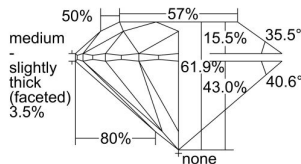

GIA®

FACSIMILE

GIA REPORT 2225079479

Verify this report at GIA.edu

GIA NATURAL DIAMOND DOSSIER®

October 13, 2021
GIA Report Number 2225079479
Shape and Cutting Style ..... Round Brilliant
Measurements ..... 5.17 - 5.20 x 3.21 mm

GRADING RESULTS

Carat Weight ..... 0.53 carat
Color Grade ..... J
Clarity Grade VS1
Cut Grade ..... Excellent

ADDITIONAL GRADING INFORMATION

Polish ..... Excellent
Symmetry ..... Excellent
Fluorescence ..... None
Clarity Characteristics ..... Crystal, Pinpoint
Inscription(s): GIA 2225079479

PROPORTIONS

Profile to actual proportions

GRADING SCALES

GIA COLOR SCALE	GIA CLARITY SCALE	GIA CUT SCALE	
D	FLAWLESS	EXCELLENT	
E	INTERNALLY FLAWLESS		
F		VVS₁	VERY GOOD
G	VVS₂		
H	VS₁	GOOD	
I	VS₂		
J	SI₁	FAIR	
K	SI₂		
L	I₁	POOR	
M	I₂		
N	I₃		
O			
P			
Q			
R			
S			
T			
U			
V			
W			
X			
Y			
Z