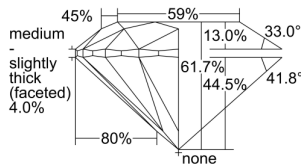

GIA®

FACSIMILE

GIA REPORT 2225107579

Verify this report at GIA.edu

GIA NATURAL DIAMOND DOSSIER®

October 26, 2021
GIA Report Number 2225107579
Shape and Cutting Style ..... Round Brilliant
Measurements ..... 4.34 - 4.38 x 2.69 mm

GRADING RESULTS

Carat Weight ..... 0.31 carat
Color Grade ..... D
Clarity Grade VS1
Cut Grade ..... Excellent

ADDITIONAL GRADING INFORMATION

Polish ..... Excellent
Symmetry ..... Excellent
Fluorescence ..... Faint
Clarity Characteristics ..... Crystal, Cloud
Inscription(s): GIA 2225107579

PROPORTIONS

Profile to actual proportions

GRADING SCALES

GIA COLOR SCALE	GIA CLARITY SCALE	GIA CUT SCALE	
D	FLAWLESS	EXCELLENT	
E	INTERNALLY FLAWLESS		
F		VVS₁	VERY GOOD
G	VVS₂		
H	VS₁	GOOD	
I	VS₂		
J	SI₁	FAIR	
K	SI₂		
L	I₁	POOR	
M	I₂		
N	I₃		
O			
P			
Q			
R			
S			
T			
U			
V			
W			
X			
Y			
Z