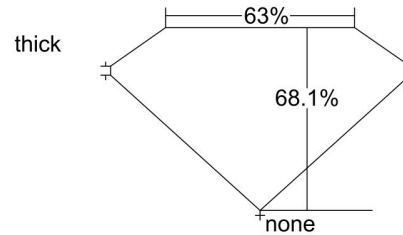

GIA NATURAL DIAMOND GRADING REPORT

November 10, 2021  
 GIA Report Number ..... 2225125337  
 Shape and Cutting Style ..... Emerald Cut  
 Measurements ..... 7.22 x 4.52 x 3.08 mm

GRADING RESULTS

Carat Weight ..... 1.01 carat  
 Color Grade ..... H  
 Clarity Grade ..... VVS1

Profile not to actual proportions

CLARITY CHARACTERISTICS

KEY TO SYMBOLS\*

- Pinpoint
- ~ Feather

\* Red symbols denote internal characteristics (inclusions). Green or black symbols denote external characteristics (blemishes). Diagram is an approximate representation of the diamond, and symbols shown indicate type, position, and approximate size of clarity characteristics. All clarity characteristics may not be shown. Details of finish are not shown.