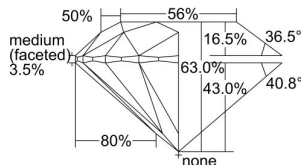

GIA®

FACSIMILE

GIA REPORT 2225128144

Verify this report at GIA.edu

GIA NATURAL DIAMOND DOSSIER®

November 05, 2021
GIA Report Number 2225128144
Shape and Cutting Style ..... Round Brilliant
Measurements ..... 6.26 - 6.29 x 3.95 mm

GRADING RESULTS

Carat Weight ..... 0.95 carat
Color Grade ..... J
Clarity Grade VS1
Cut Grade ..... Excellent

ADDITIONAL GRADING INFORMATION

Polish ..... Excellent
Symmetry ..... Excellent
Fluorescence ..... None
Clarity Characteristics ..... Crystal, Pinpoint
Inscription(s): GIA 2225128144

PROPORTIONS

Profile to actual proportions

GRADING SCALES

GIA COLOR SCALE	GIA CLARITY SCALE	GIA CUT SCALE	
D	FLAWLESS	EXCELLENT	
E	INTERNALLY FLAWLESS		
F		VVS₁	VERY GOOD
G	VVS₂		
H	VS₁	GOOD	
I	VS₂		
J	SI₁	FAIR	
K	SI₂		
L	I₁	POOR	
M	I₂		
N	I₃		
O			
P			
Q			
R			
S			
T			
U			
V			
W			
X			
Y			
Z