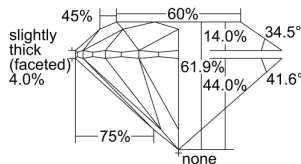

GIA®

FACSIMILE

GIA REPORT 2225139967

Verify this report at GIA.edu

GIA NATURAL DIAMOND DOSSIER®

November 10, 2021
GIA Report Number 2225139967
Shape and Cutting Style ..... Round Brilliant
Measurements ..... 5.67 - 5.70 x 3.52 mm

GRADING RESULTS

Carat Weight ..... 0.70 carat
Color Grade ..... G
Clarity Grade VS1
Cut Grade ..... Excellent

ADDITIONAL GRADING INFORMATION

Polish ..... Excellent
Symmetry ..... Excellent
Fluorescence ..... Faint
Clarity Characteristics..... Crystal, Indented Natural
Inspection(s): GIA 2225139967

PROPORTIONS

Profile to actual proportions

GRADING SCALES

GIA COLOR SCALE	GIA CLARITY SCALE	GIA CUT SCALE	
D	FLAWLESS	EXCELLENT	
E	INTERNALLY FLAWLESS		
F		VVS₁	VERY GOOD
G	VVS₂		
H	VS₁	GOOD	
I	VS₂		
J	SI₁	FAIR	
K	SI₂		
L	I₁	POOR	
M	I₂		
N	I₃		
O			
P			
Q			
R			
S			
T			
U			
V			
W			
X			
Y			
Z