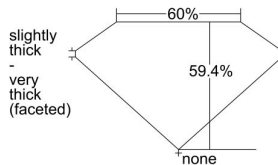

GIA®

FACSIMILE

GIA REPORT 2225204685

Verify this report at GIA.edu

GIA NATURAL DIAMOND DOSSIER®

December 28, 2021
GIA Report Number 2225204685
Shape and Cutting Style ..... Heart Brilliant
Measurements ..... 5.15 x 6.16 x 3.66 mm

GRADING RESULTS

Carat Weight ..... 0.70 carat
Color Grade ..... D
Clarity Grade VS1

ADDITIONAL GRADING INFORMATION

Polish ..... Excellent
Symmetry ..... Very Good
Fluorescence ..... None
Clarity Characteristics..Crystal, Cloud, Pinpoint, Indented Natural
Inscription(s): GIA 2225204685

PROPORTIONS

Profile not to actual proportions

GRADING SCALES

GIA COLOR SCALE		GIA CLARITY SCALE			
COLORLESS	D	VERY VERY SLIGHTLY INCLUDED	FLAWLESS		
	E		INTERNALLY FLAWLESS		
	F	VERY SLIGHTLY INCLUDED	VS₁		
	G		VS₂		
	H		VS₁		
	NEAR COLORLESS	I	SLIGHTLY INCLUDED	VS₂	
		J		SI₁	
		FAINT	K	INCLUDED	SI₂
			L		I₁
			M		I₂
VERT LIGHT	N	LIGHT	I₃		
	O				
	P				
	Q				
	R