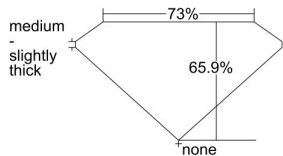

GIA®

FACSIMILE

GIA REPORT 2225209548

Verify this report at GIA.edu

GIA NATURAL DIAMOND DOSSIER®

January 03, 2022
GIA Report Number 2225209548
Shape and Cutting Style ..... Square Modified Brilliant
Measurements ..... 4.71 x 4.60 x 3.03 mm

GRADING RESULTS

Carat Weight ..... 0.55 carat
Color Grade ..... G
Clarity Grade VS2

ADDITIONAL GRADING INFORMATION

Polish ..... Excellent
Symmetry ..... Good
Fluorescence ..... None
Clarity Characteristics ..... Crystal, Cloud
Inscription(s): GIA 2225209548

PROPORTIONS

Profile not to actual proportions

GRADING SCALES

GIA COLOR SCALE		GIA CLARITY SCALE			
COLORLESS	D	VERY VERY SLIGHTLY INCLUDED	FLAWLESS		
	E		INTERNALLY FLAWLESS		
	F		VVS₁		
	G		VVS₂		
	NEAR COLORLESS	H	VERY SLIGHTLY INCLUDED	VS₁	
		I		VS₂	
		FAINT	J	SLIGHTLY INCLUDED	SI₁
			K		SI₂
	L		I₁		
	VERTICALLY LIGHT		M	INCLUDED	I₂
N			I₃		
O					
P					
Q					
R					
LIGHT	S				
	T				
	U				
	V				
	W				
	X				
	Y				
	Z