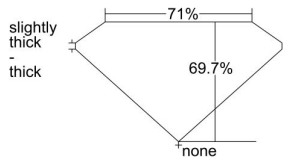

GIA®

FACSIMILE

GIA REPORT 2225213579

Verify this report at GIA.edu

GIA NATURAL DIAMOND DOSSIER®

January 03, 2022
GIA Report Number 2225213579
Shape and Cutting Style ..... Square Modified Brilliant
Measurements ..... 4.97 x 4.90 x 3.42 mm

GRADING RESULTS

Carat Weight ..... 0.70 carat
Color Grade ..... D
Clarity Grade VS1

ADDITIONAL GRADING INFORMATION

Polish ..... Excellent
Symmetry ..... Very Good
Fluorescence ..... Faint
Clarity Characteristics ..... Feather, Pinpoint
Inscription(s): GIA 2225213579

PROPORTIONS

Profile not to actual proportions

GRADING SCALES

GIA COLOR SCALE		GIA CLARITY SCALE			
COLORLESS	D	VERY VERY SLIGHTLY INCLUDED	FLAWLESS		
	E		INTERNALLY FLAWLESS		
	F	VERY SLIGHTLY INCLUDED	VVS₁		
	G		VVS₂		
	H		VS₁		
	NEAR COLORLESS	I	SLIGHTLY INCLUDED	VS₂	
		J		SI₁	
		FAINT	K	INCLUDED	SI₂
			L		I₁
			M		I₂
VERT LIGHT	N	LIGHT	I₃		
	O				
	P				
	Q				
LIGHT	R				
	S				
	T				
	U				
	V				
	Z