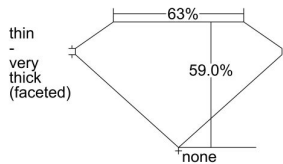

GIA®

FACSIMILE

GIA REPORT 2225218299

Verify this report at GIA.edu

GIA NATURAL DIAMOND DOSSIER®

January 05, 2022
GIA Report Number 2225218299
Shape and Cutting Style ..... Heart Brilliant
Measurements ..... 5.15 x 6.10 x 3.60 mm

GRADING RESULTS

Carat Weight ..... 0.70 carat
Color Grade ..... D
Clarity Grade VS2

ADDITIONAL GRADING INFORMATION

Polish ..... Excellent
Symmetry ..... Very Good
Fluorescence ..... Medium Blue
Clarity Characteristics..... Crystal, Indented Natural
Inscription(s): GIA 2225218299

PROPORTIONS

Profile not to actual proportions

GRADING SCALES

GIA COLOR SCALE		GIA CLARITY SCALE	
COLORLESS	D	VERY VERY SLIGHTLY INCLUDED	FLAWLESS
	E		INTERNALLY FLAWLESS
	F		VVS₁
	G		VVS₂
	H		VS₁
	I		VS₂
	J		SI₁
	K		SI₂
	L		I₁
	M		I₂
NEAR COLORLESS	N	SLIGHTLY INCLUDED	I₃
	O		
	P		
	Q		
FAINT	R	INCLUDED	
	S		
	T		
	U		
VERY LIGHT	V	LIGHT	
	W		
	X		
	Y		
Z