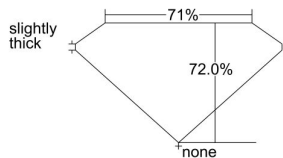

GIA®

FACSIMILE

GIA REPORT 2225218862

Verify this report at GIA.edu

GIA NATURAL DIAMOND DOSSIER®

February 01, 2022
GIA Report Number 2225218862
Shape and Cutting Style ..... **Square Modified Brilliant**
Measurements ..... 5.04 x 4.94 x 3.56 mm

GRADING RESULTS

Carat Weight ..... 0.73 carat
Color Grade ..... E
Clarity Grade VS1

ADDITIONAL GRADING INFORMATION

Polish ..... Excellent
Symmetry ..... Excellent
Fluorescence ..... None
Clarity Characteristics..... Crystal, Cloud, Pinpoint
Inscription(s): GIA 2225218862

PROPORTIONS

Profile not to actual proportions

GRADING SCALES

GIA COLOR SCALE		GIA CLARITY SCALE			
COLORLESS	D	VERY VERY SLIGHTLY INCLUDED	FLAWLESS		
	E		INTERNALLY FLAWLESS		
	F	VERY SLIGHTLY INCLUDED	VVS₁		
	G		VVS₂		
	H		VS₁		
	NEAR COLORLESS	I	SLIGHTLY INCLUDED	VS₂	
		J		SI₁	
		FAINT	K	INCLUDED	SI₂
			L		I₁
			M		I₂
VERT LIGHT	N	LIGHT	I₃		
	O				
	P				
	Q				
	R