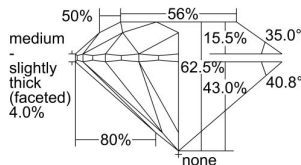

GIA®

FACSIMILE

GIA REPORT 2225244101

Verify this report at GIA.edu

GIA NATURAL DIAMOND DOSSIER®

March 01, 2022
GIA Report Number 2225244101
Shape and Cutting Style ..... Round Brilliant
Measurements ..... 5.71 - 5.75 x 3.58 mm

GRADING RESULTS

Carat Weight ..... 0.72 carat
Color Grade I
Clarity Grade SI2
Cut Grade ..... Excellent

ADDITIONAL GRADING INFORMATION

Polish ..... Excellent
Symmetry ..... Excellent
Fluorescence ..... Strong Blue
Clarity Characteristics ..... Crystal, Cloud
Inscription(s): GIA 2225244101, 5579225

PROPORTIONS

Profile to actual proportions