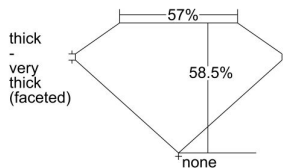

GIA®

FACSIMILE

GIA REPORT 2225263489

Verify this report at GIA.edu

GIA NATURAL DIAMOND DOSSIER®

February 11, 2022
GIA Report Number 2225263489
Shape and Cutting Style ..... Heart Brilliant
Measurements ..... 3.98 x 4.62 x 2.70 mm

GRADING RESULTS

Carat Weight ..... 0.30 carat
Color Grade ..... E
Clarity Grade SI2

ADDITIONAL GRADING INFORMATION

Polish ..... Good
Symmetry ..... Good
Fluorescence ..... None
Clarity Characteristics ..... Crystal
Inscription(s): GIA 2225263489

PROPORTIONS

Profile not to actual proportions

GRADING SCALES

GIA COLOR SCALE		GIA CLARITY SCALE			
COLORLESS	D	VERY VERY SLIGHTLY INCLUDED	FLAWLESS		
	E		INTERNALLY FLAWLESS		
	F		VVS₁		
	NEAR COLORLESS	G	VVS₂		
		H	VERY SLIGHTLY INCLUDED	VS₁	
		I		VS₂	
		FAINT	J	SLIGHTLY INCLUDED	SI₁
			K		SI₂
	L		INCLUDED		I₁
	M			I₂	
VERT LIGHT	N		LIGHT	I₃	
	O				
	P				
	Q				
	R				
LIGHT	S				
	T				
	U				
	V				
	W				
	X				
	Y				
	Z