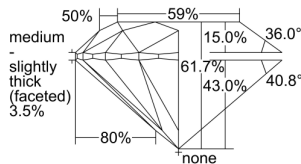

GIA®

FACSIMILE

GIA REPORT 2225339760

Verify this report at GIA.edu

GIA NATURAL DIAMOND DOSSIER®

April 02, 2022
GIA Report Number 2225339760
Shape and Cutting Style ..... Round Brilliant
Measurements ..... 4.17 - 4.20 x 2.58 mm

GRADING RESULTS

Carat Weight ..... 0.28 carat
Color Grade ..... D
Clarity Grade ..... Flawless
Cut Grade ..... Excellent

ADDITIONAL GRADING INFORMATION

Polish ..... Excellent
Symmetry ..... Excellent
Fluorescence ..... None
Clarity Characteristics ..... None
Inscription(s): GIA 2225339760

PROPORTIONS

Profile to actual proportions

GRADING SCALES

GIA COLOR SCALE	GIA CLARITY SCALE	GIA CUT SCALE	
D	FLAWLESS	EXCELLENT	
E	INTERNALLY FLAWLESS		
F		VVS₁	VERY GOOD
G	VVS₂		
H	VS₁	GOOD	
I	VS₂		
J	SI₁	FAIR	
K	SI₂		
L	I₁	POOR	
M	I₂		
N	I₃		
O			
P			
Q			
R			
S			
T			
U			
V			
W			
X			
Y			
Z