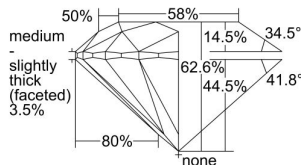

GIA®

FACSIMILE

GIA REPORT 2225358060

Verify this report at GIA.edu

GIA NATURAL DIAMOND DOSSIER®

May 30, 2024
GIA Report Number 2225358060
Shape and Cutting Style ..... Round Brilliant
Measurements ..... 5.66 - 5.70 x 3.56 mm

GRADING RESULTS

Carat Weight ..... 0.70 carat
Color Grade ..... H
Clarity Grade VVS1
Cut Grade ..... Excellent

ADDITIONAL GRADING INFORMATION

Polish ..... Excellent
Symmetry ..... Excellent
Fluorescence ..... None
Clarity Characteristics ..... Pinpoint
Inscription(s): GIA 2225358060

PROPORTIONS

Profile to actual proportions

GRADING SCALES

GIA COLOR SCALE

COLORESS	D
	E
	F
	G
	H
	I
	J
NEAR COLORESS	K
	L
FANIT	M
	N
	O
	P
VERY LIGHT	Q
	R
	S
	T
	U
	V
	W
	X
	Y
LIGHT	Z

GIA CLARITY SCALE

VERY VERY SLIGHTLY INCLUDED	FLAWLESS
	INTERNALLY FLAWLESS
VERY SLIGHTLY INCLUDED	VVS₁
	VVS₂
SLIGHTLY INCLUDED	VS₁
	VS₂
INCLUDED	SI₁
	SI₂
	I₁
	I₂
	I₃

GIA CUT SCALE

EXCELLENT
VERY GOOD
GOOD
FAIR
POOR