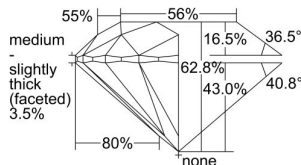

GIA®

FACSIMILE

GIA REPORT 2225358118

Verify this report at GIA.edu

GIA NATURAL DIAMOND DOSSIER®

March 23, 2022
GIA Report Number 2225358118
Shape and Cutting Style ..... Round Brilliant
Measurements ..... 6.12 - 6.16 x 3.86 mm

GRADING RESULTS

Carat Weight ..... 0.89 carat
Color Grade ..... H
Clarity Grade S11
Cut Grade ..... Excellent

ADDITIONAL GRADING INFORMATION

Polish ..... Very Good
Symmetry ..... Excellent
Fluorescence ..... None
Clarity Characteristics ..... Crystal, Cloud
Inscription(s): GIA 2225358118

PROPORTIONS

Profile to actual proportions

GRADING SCALES

GIA COLOR SCALE	GIA CLARITY SCALE	GIA CUT SCALE	
D	FLAWLESS	EXCELLENT	
E	INTERNALLY FLAWLESS		
F		VVS₁	VERY GOOD
G	VVS₂		
H	VS₁	GOOD	
I	VS₂		
J	S1₁	FAIR	
K	S1₂		
L	I₁	POOR	
M	I₂		
N	I₃		
O			
P			
Q			
R			
S			
T			
U			
V			
W			
X			
Y			
Z